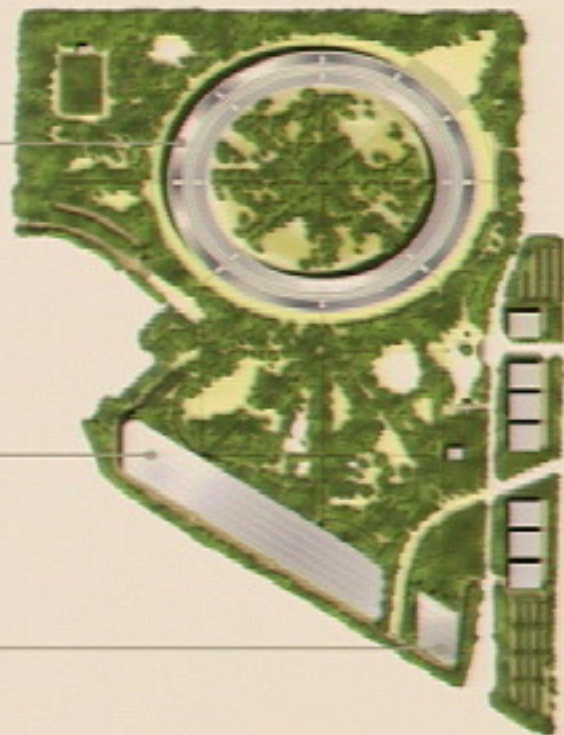

Today
20%
Landscape

Today
20%
Landscape

Tomorrow
80%
Landscape

Today
3,700 Trees

Today
3,700 Trees

Tomorrow
6,000 Trees

Main Building

Main Building

Parking Structure

Main Building

Parking Structure

Energy Center

Main Building

Parking Structure

Energy Center

Auditorium

	Today	Tomorrow	
Employees	9,500	13,000	+40%
Space	2,6 M	3,1 M	+20%
Landscape	1,7 M	5,9 M	+350%
Trees	3,700	6,000	+60%
Surface Parking	9,800	1,200	-90%
Building Footprint	1,4 M	1 M	-30%