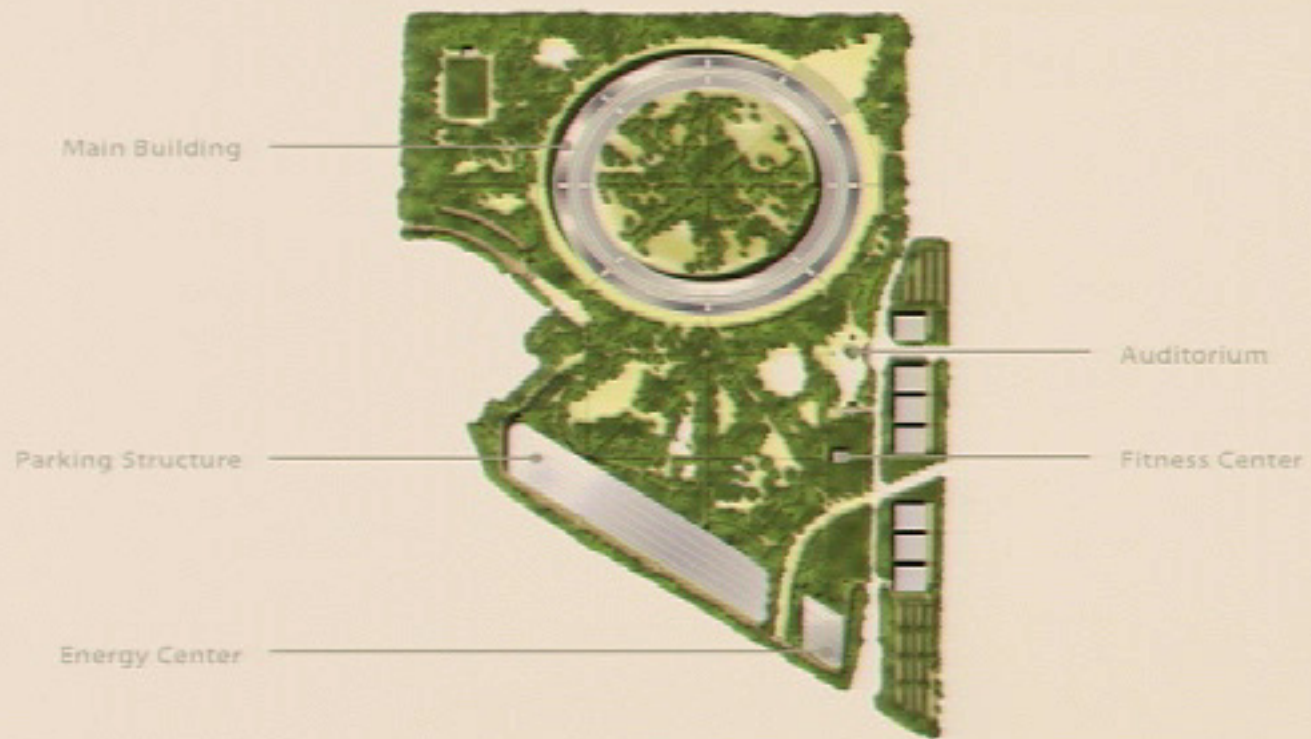

Parking Structure

Main Building

Parking Structure

Energy Center

Main Building

Parking Structure

Energy Center

Auditorium

	Today	Tomorrow	
Employees	9,500	13,000	+40%
Space	2,6 M	3,1 M	+20%
Landscape	1,7 M	5,9 M	+350%
Trees	3,700	6,000	+60%
Surface Parking	9,800	1,200	-90%
Building Footprint	1,4 M	1 M	-30%