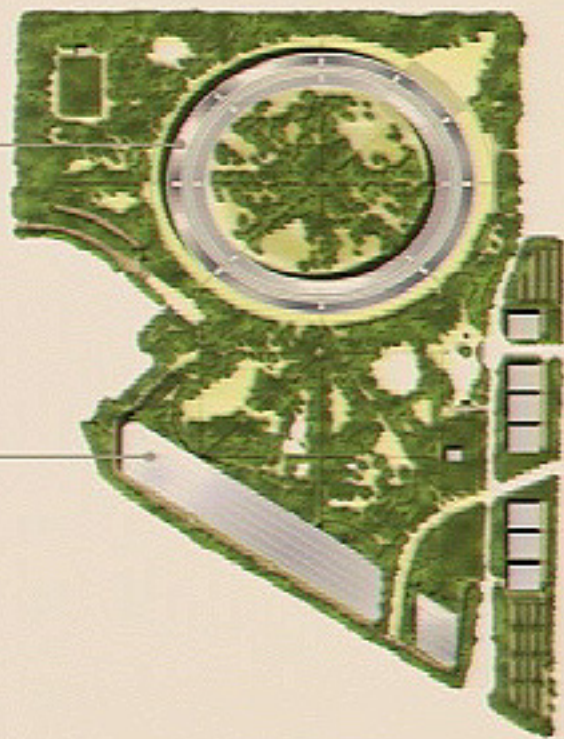

Today
20%
Landscape

Today
20%
Landscape

Tomorrow
80%
Landscape

Today
3,700 Trees

Today
3,700 Trees

Tomorrow
6,000 Trees

Main Building

Main Building

Parking Structure

Main Building

Parking Structure

Energy Center

Main Building

Parking Structure

Energy Center

Auditorium

	Today	Tomorrow	
Employees	9,500	13,000	+40%
Space	2,6 M	3,1 M	+20%
Landscape	1,7 M	5,9 M	+350%
Trees	3,700	6,000	+60%
Surface Parking	9,800	1,200	-90%
Building Footprint	1,4 M	1 M	-30%