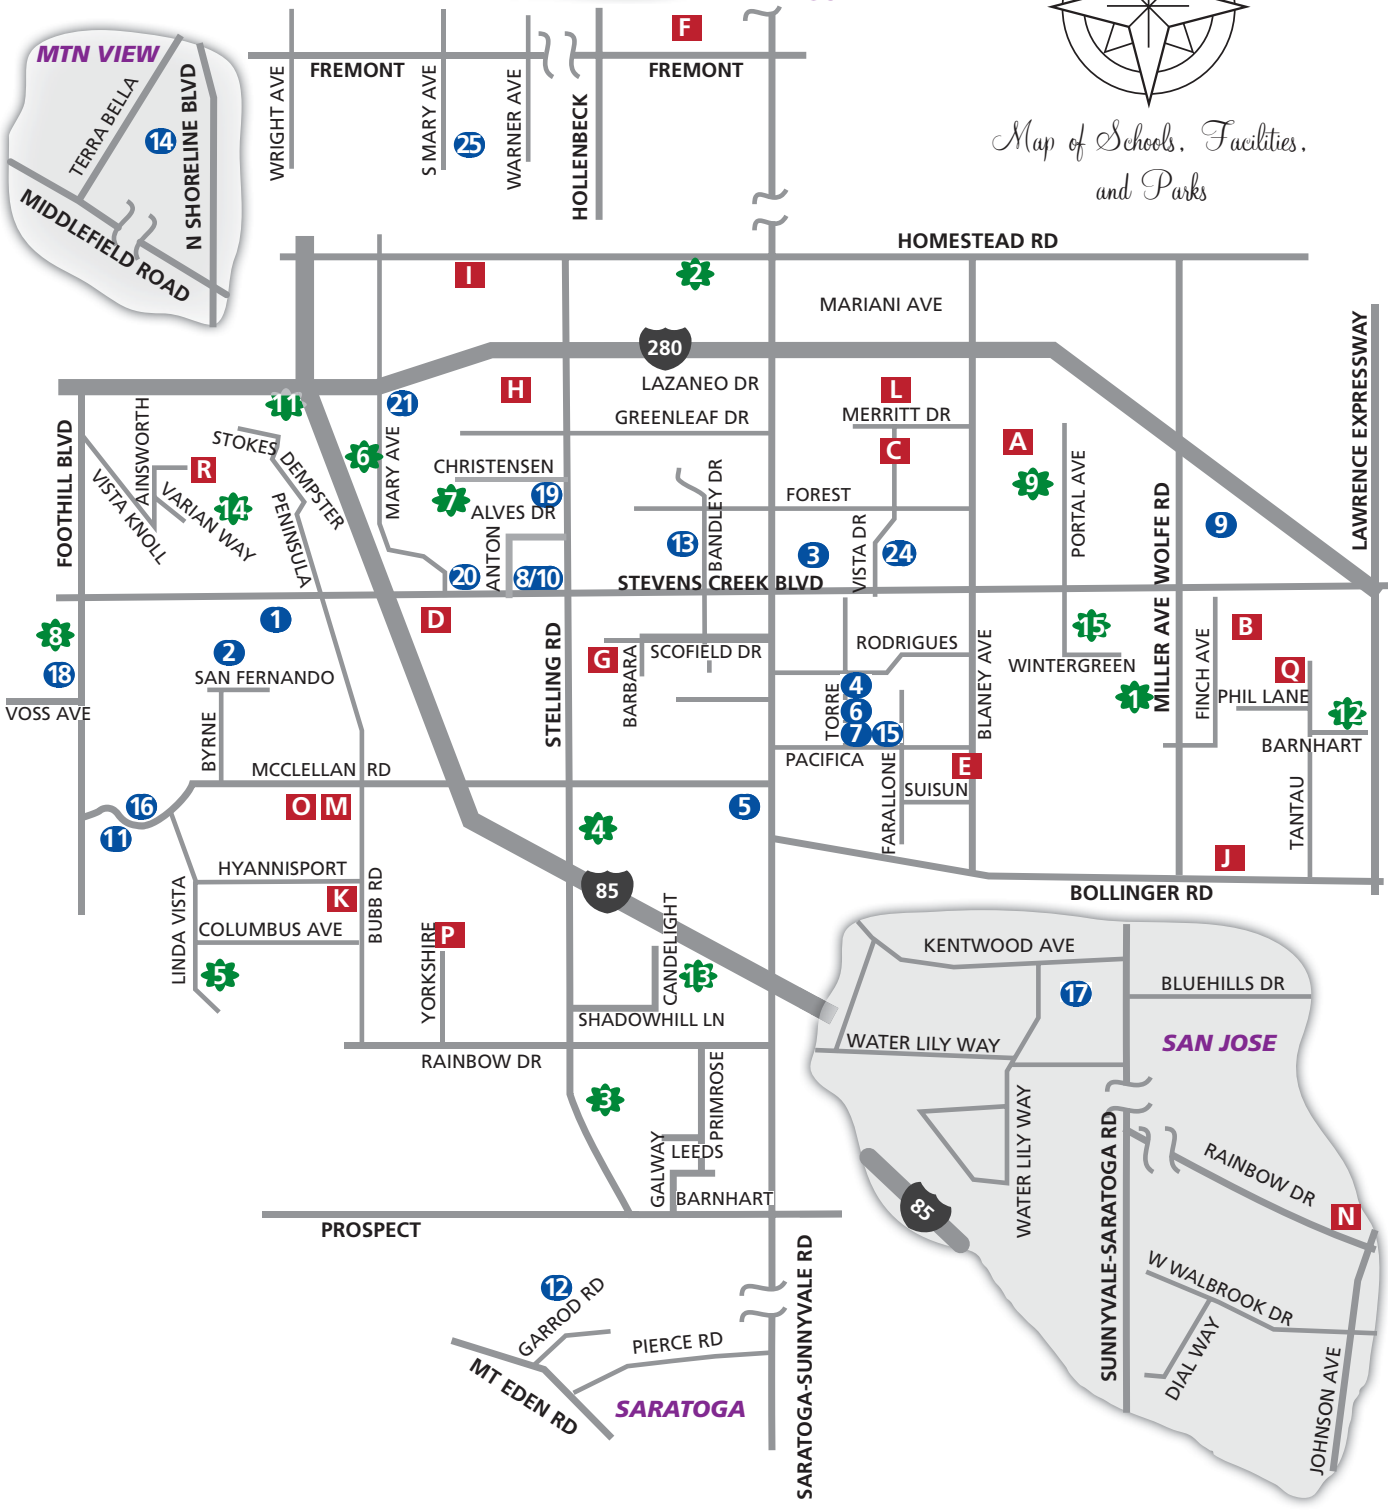

School, Facility, & Park Locations

SCHOOLS

- A** Collins Elementary
10300 N. Blaney Avenue
- B** Cupertino High School
10100 Finch Avenue
- C** Cupertino Union School District
10301 Vista Drive
- D** DeAnza Community College
21250 Stevens Creek Boulevard
- E** Eaton Elementary
20220 Suisun Drive
- F** Fremont Union High District Office
589 W. Fremont Avenue
- G** Faria Elementary
10155 Barbara Lane
- H** Garden Gate Elementary
10500 Ann Arbor Avenue
- I** Homestead High School
21370 Homestead Road
- J** Hyde Middle School
19325 Bollinger Road
- K** Kennedy Middle School
821 Bubb Road
- L** Lawson Middle School
10401 Vista Drive
- M** Lincoln Elementary
21710 McClellan Road
- N** Lynbrook High School
1280 Johnson Avenue
San Jose
- O** Monta Vista High School
21840 McClellan Road
- P** Regnart Elementary
1170 Yorkshire Drive
- Q** Sedgwick Elementary
19200 Phil Lane
- R** Stevens Creek Elementary
10300 Ainsworth Drive

- 21** Service Center
10555 Mary Avenue
- 22** Sunnyvale Community Center
550 E. Remington Drive
Sunnyvale

Twisters Sports Center
1165 N. Fair Oaks Ave
Sunnyvale
- 24** West Valley Community Services
10104 Vista Drive
- 25** Young Chefs Academy
1336 S. Mary Avenue
Sunnyvale

PARKS

- 1** Creekside Park
10455 Miller Avenue
- 2** Franco Park
10981 Franco Court
- 3** Hoover Park
Leeds Avenue near Primrose
- 4** Jollyman Park
1000 S. Stelling Road
- 5** Linda Vista Park
11111 Linda Vista Drive
- 6** Mary Avenue Dog Park
10309 Mary Avenue
- 7** Memorial Park
Stevens Creek Boulevard
at Mary Avenue
- 8** Monta Vista Park
22601 Voss Ave at S. Foothill Blvd
- 9** Portal Park
10225 N. Portal Avenue
- 10** Shoreline Lake
3160 N. Shoreline Boulevard
Mountain View
- 11** Somerset Park
10798 Stokes Avenue
- 12** Sterling Barnhart Park
10486 Sterling Boulevard
- 13** Three Oaks Park
Candlelight Way
- 14** Varian Park
22220 Ainsworth Drive
- 15** Wilson Park
19784 Wintergreen Drive

SUNNYVALE

Map of Schools, Facilities,
and Parks

SARATOGA