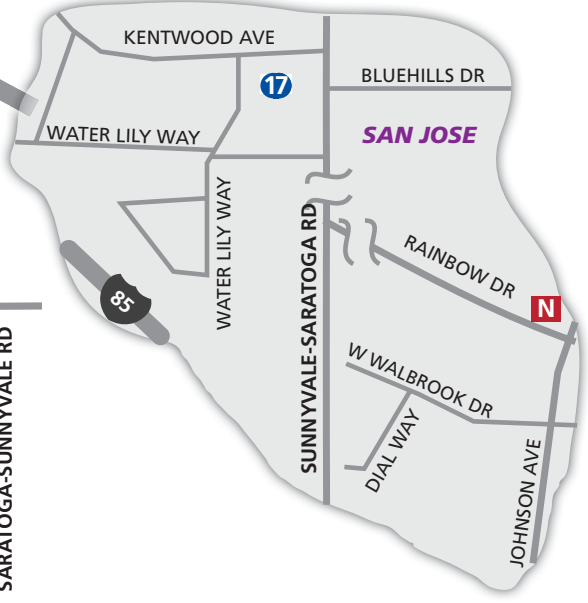

School, Facility, & Park Locations

SCHOOLS

- A** Collins Elementary
10300 N. Blaney Avenue
- B** Cupertino High School
10100 Finch Avenue
- C** Cupertino Union School District
10301 Vista Drive
- D** DeAnza Community College
21250 Stevens Creek Boulevard
- E** Eaton Elementary
20220 Suisun Drive
- F** Fremont Union High District Office
589 W. Fremont Avenue
- G** Faria Elementary
10155 Barbara Lane
- H** Garden Gate Elementary
10500 Ann Arbor Avenue
- I** Homestead High School
21370 Homestead Road
- J** Hyde Middle School
19325 Bollinger Road
- K** Kennedy Middle School
821 Bubb Road
- L** Lawson Middle School
10401 Vista Drive
- M** Lincoln Elementary
21710 McClellan Road
- N** Lynbrook High School
1280 Johnson Avenue
San Jose
- O** Monta Vista High School
21840 McClellan Road
- P** Regnart Elementary
1170 Yorkshire Drive
- Q** Sedgwick Elementary
19200 Phil Lane
- R** Stevens Creek Elementary
10300 Ainsworth Drive

- 21** Service Center
10555 Mary Avenue
- 22** Sunnyvale Community Center
550 E. Remington Drive
Sunnyvale

Twisters Sports Center
1165 N. Fair Oaks Ave
Sunnyvale
- 24** West Valley Community Services
10104 Vista Drive
- 25** Young Chefs Academy
1336 S. Mary Avenue
Sunnyvale

PARKS

- 1** Creekside Park
10455 Miller Avenue
- 2** Franco Park
10981 Franco Court
- 3** Hoover Park
Leeds Avenue near Primrose
- 4** Jollyman Park
1000 S. Stelling Road
- 5** Linda Vista Park
11111 Linda Vista Drive
- 6** Mary Avenue Dog Park
10309 Mary Avenue
- 7** Memorial Park
Stevens Creek Boulevard
at Mary Avenue
- 8** Monta Vista Park
22601 Voss Ave at S. Foothill Blvd
- 9** Portal Park
10225 N. Portal Avenue
- 10** Shoreline Lake
3160 N. Shoreline Boulevard
Mountain View
- 11** Somerset Park
10798 Stokes Avenue
- 12** Sterling Barnhart Park
10486 Sterling Boulevard
- 13** Three Oaks Park
Candlelight Way
- 14** Varian Park
22220 Ainsworth Drive
- 15** Wilson Park
19784 Wintergreen Drive

SUNNYVALE

Map of Schools, Facilities,
and Parks

SARATOGA