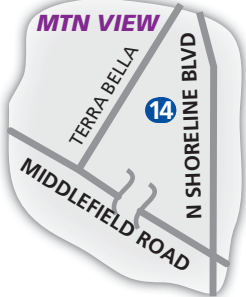

SUNNYVALE

Map of Schools, Facilities,
and Parks

SARATOGA