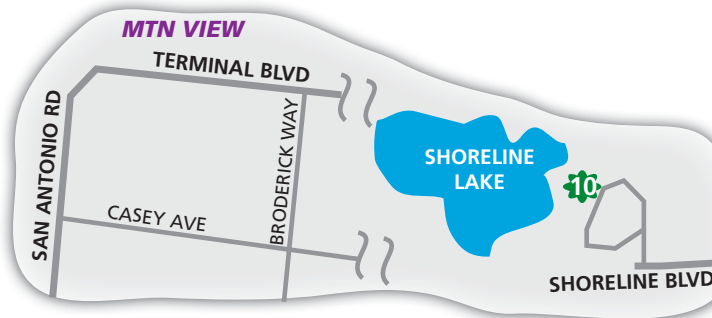

SUNNYVALE

Map of Schools, Facilities,
and Parks

SARATOGA