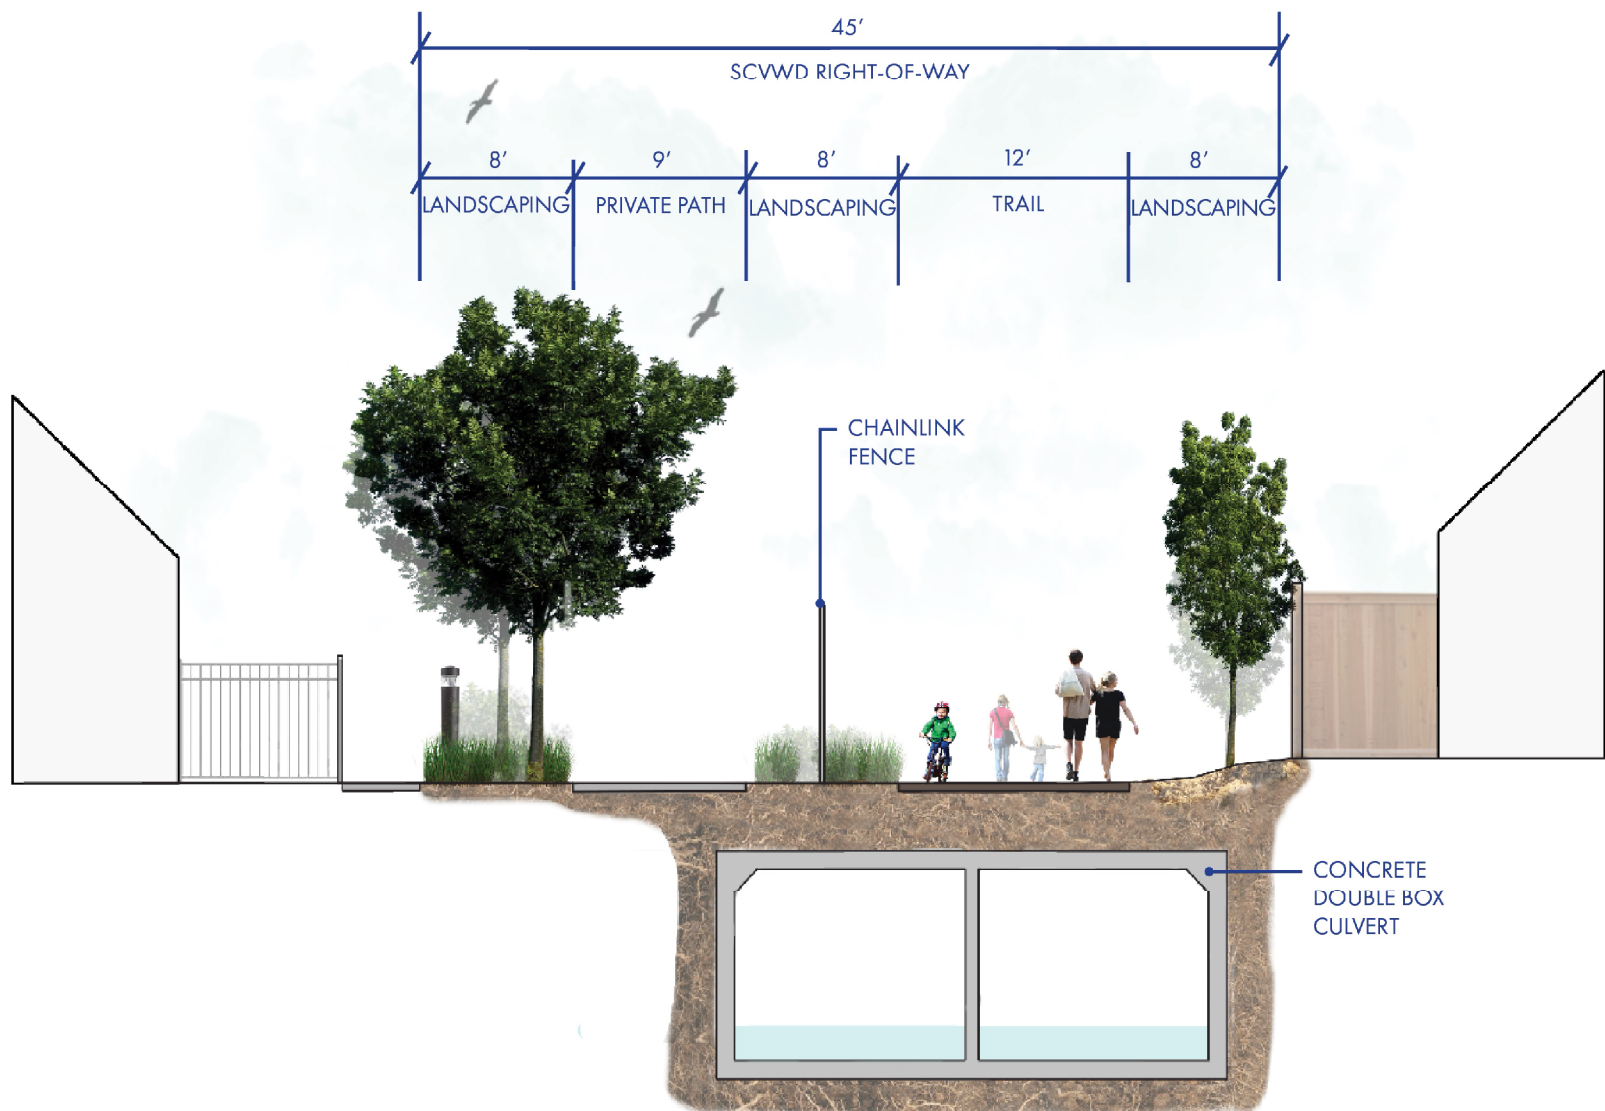

DE PALMA LN : BOX CULVERT TRAIL ALTERNATIVE

1" = 40'

DE PALMA LN : CANTILEVERED TRAIL ALTERNATIVE

1" = 40'

DE PALMA LN : BOX CULVERT TRAIL ALTERNATIVE

DE PALMA LN : CANTILEVERED TRAIL ALTERNATIVE