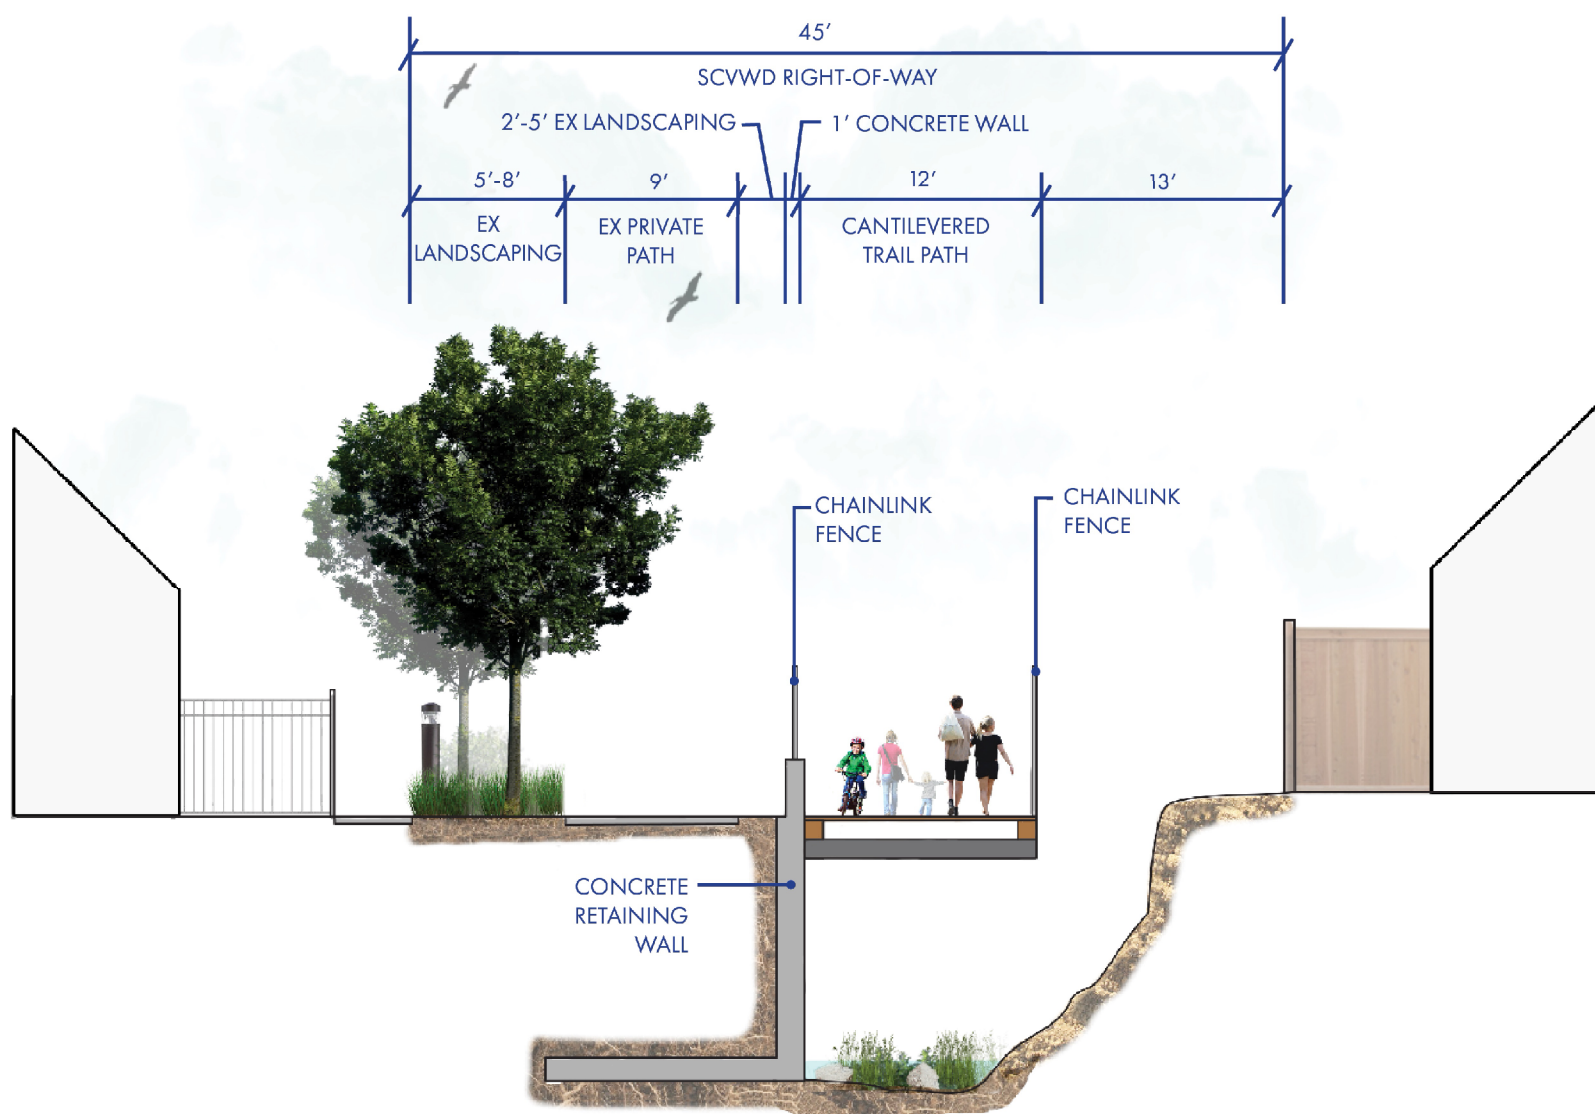

DE PALMA LN : BOX CULVERT TRAIL ALTERNATIVE

1" = 40'

DE PALMA LN : CANTILEVERED TRAIL ALTERNATIVE

1" = 40'

DE PALMA LN : BOX CULVERT TRAIL ALTERNATIVE

DE PALMA LN : CANTILEVERED TRAIL ALTERNATIVE