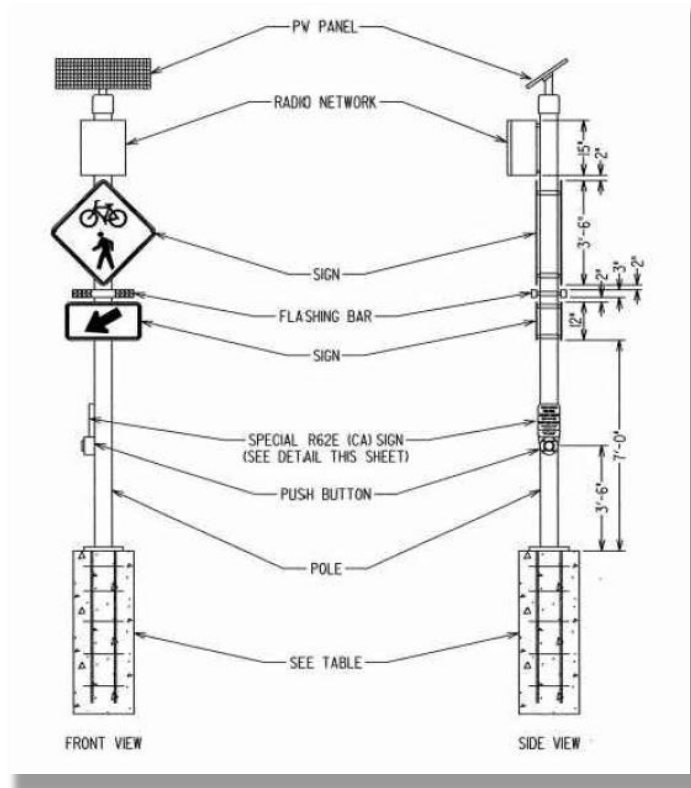

Roadway Crossing at Blaney Ave

Plan View

Elevation of Pole with Sign and Ped-Actuated Flashing Beacon