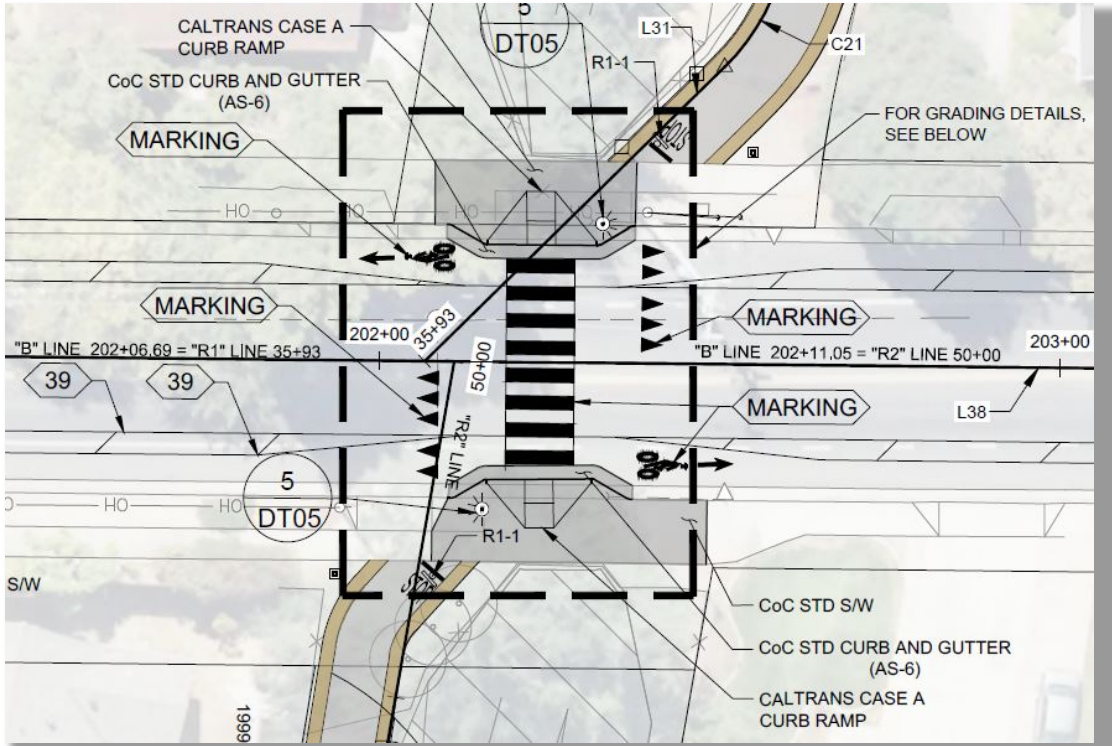

Roadway Crossing at Blaney Ave

Plan View

Elevation of Pole with Sign and Ped-Actuated Flashing Beacon