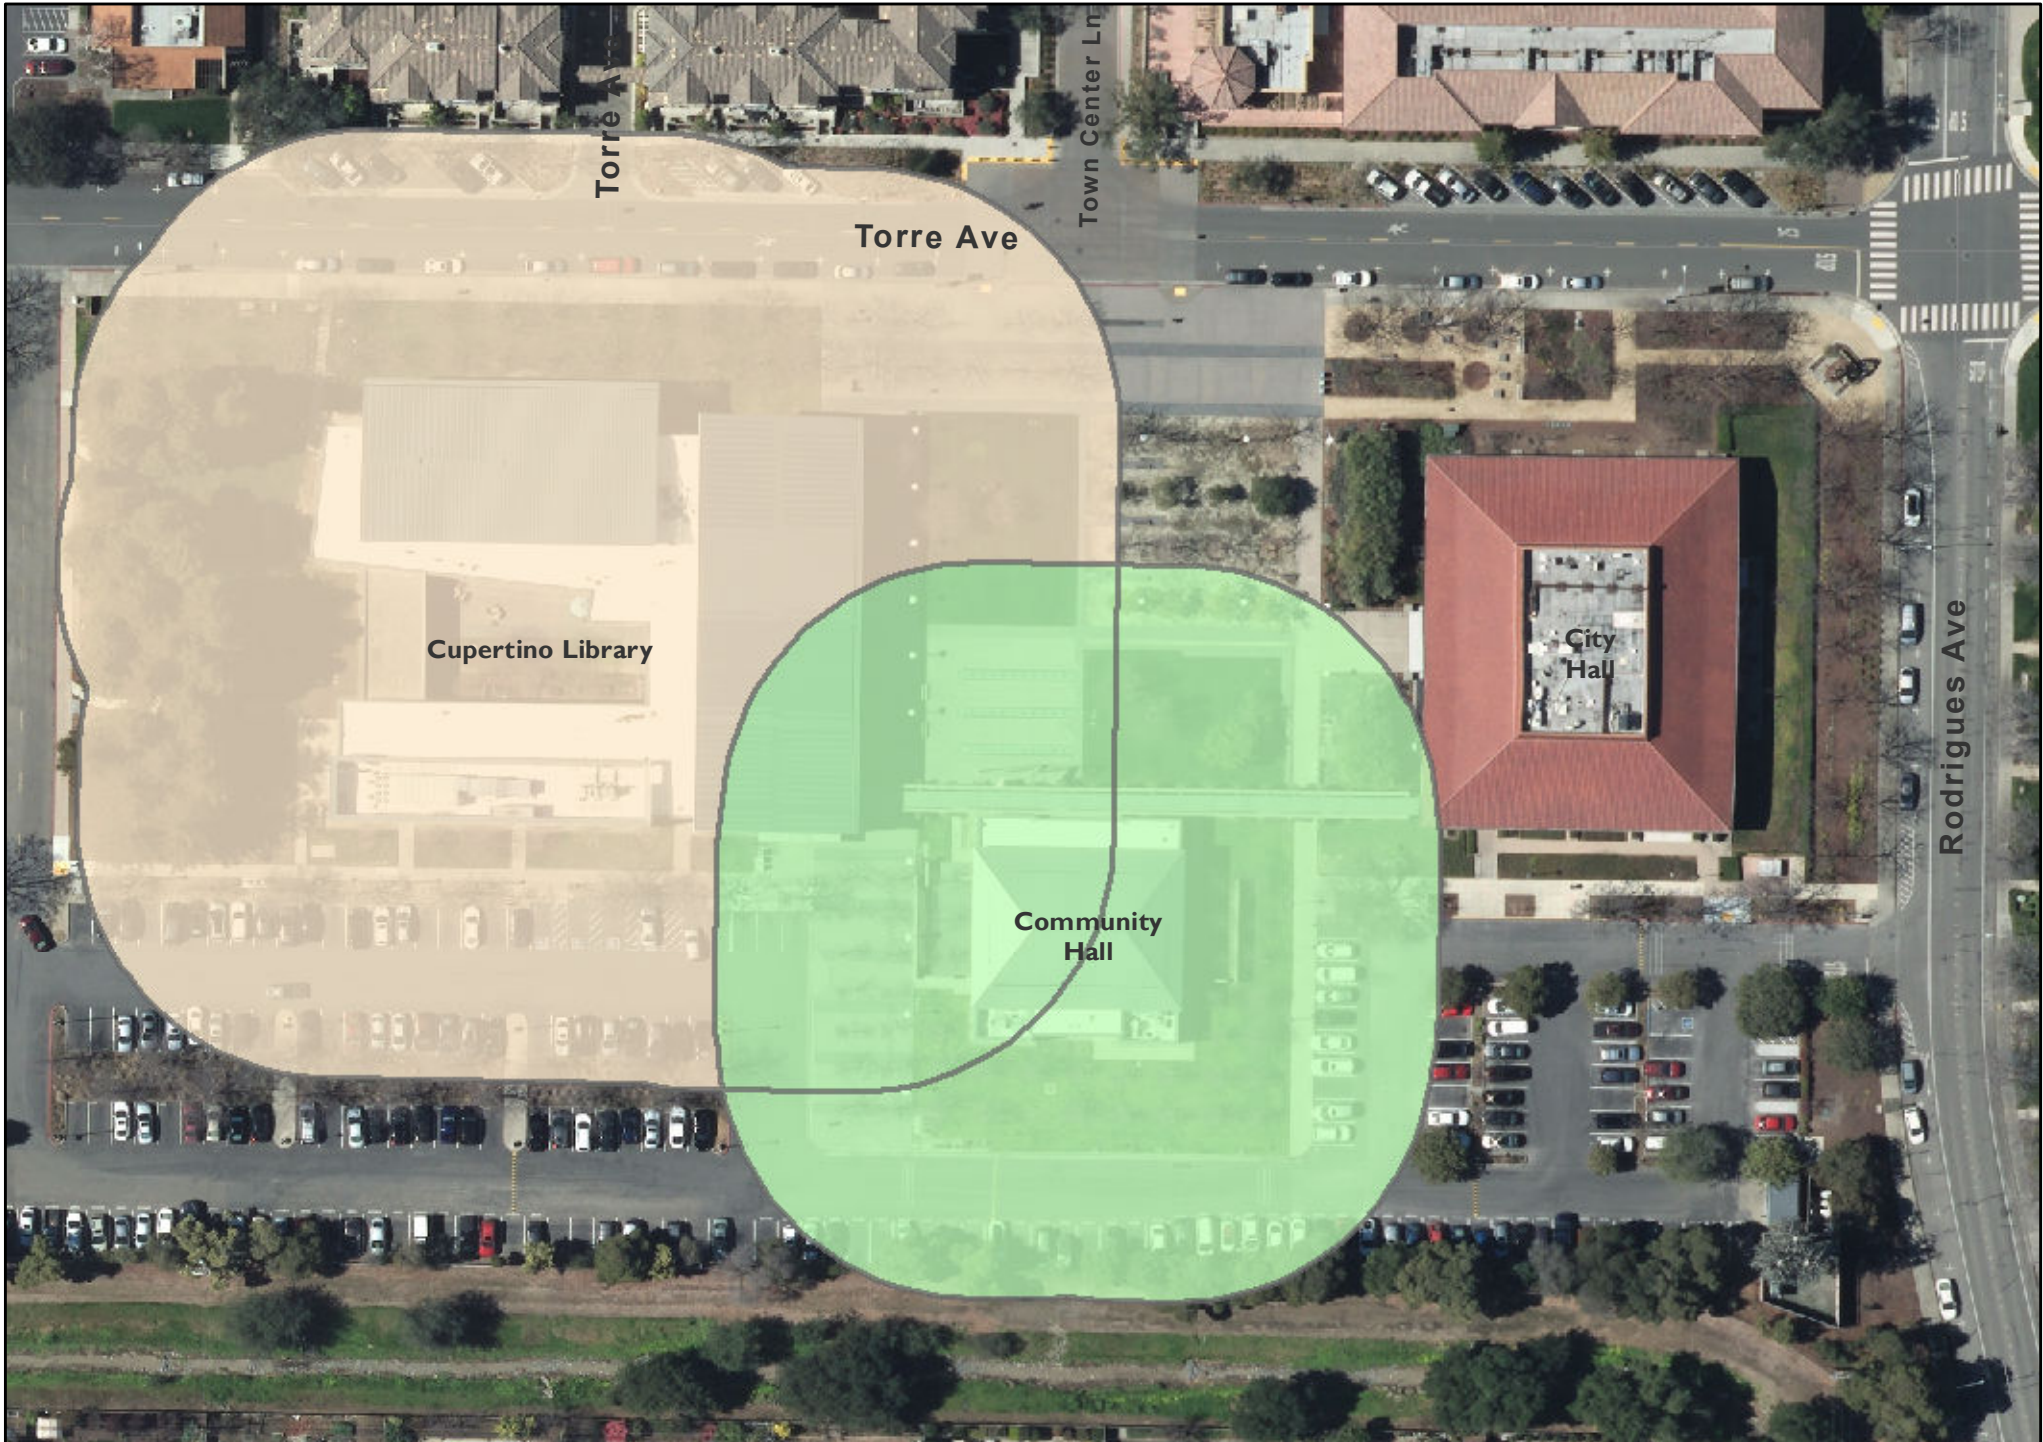

100 Foot Boundary from Community Hall and Library

Torre Ave

Torre Ave

Town Center Ln

Cupertino Library

Community Hall

City Hall

Rodrigues Ave