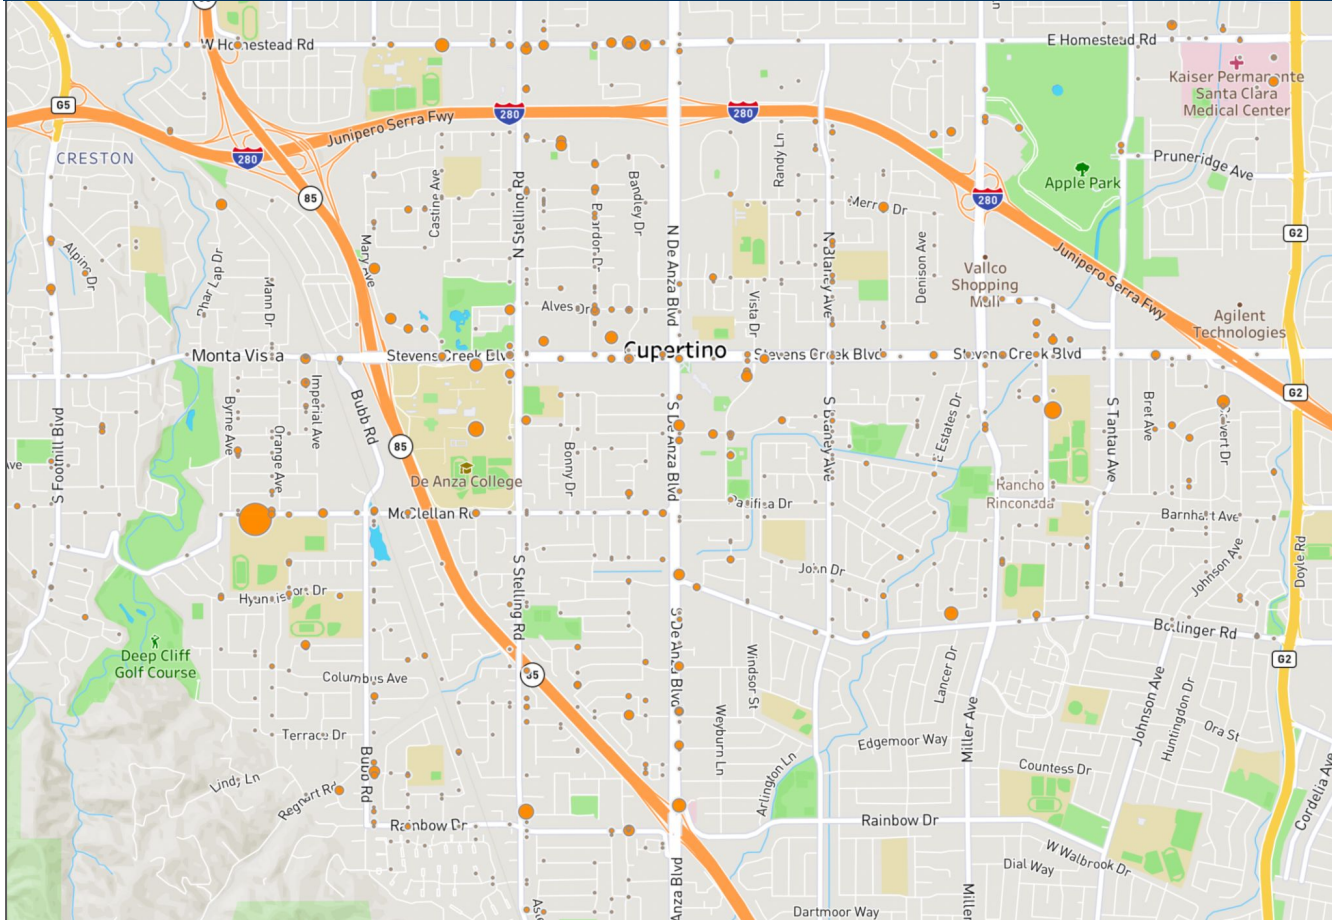

Via Cupertino Morning Ride Origins (Service Start - 2:00 PM)

Number of Rides

**Sunnyvale
Caltrain Station**

Via Cupertino Evening Ride Origins (2:00 PM - Service End)

Number of Rides

**Sunnyvale
Caltrain Station**