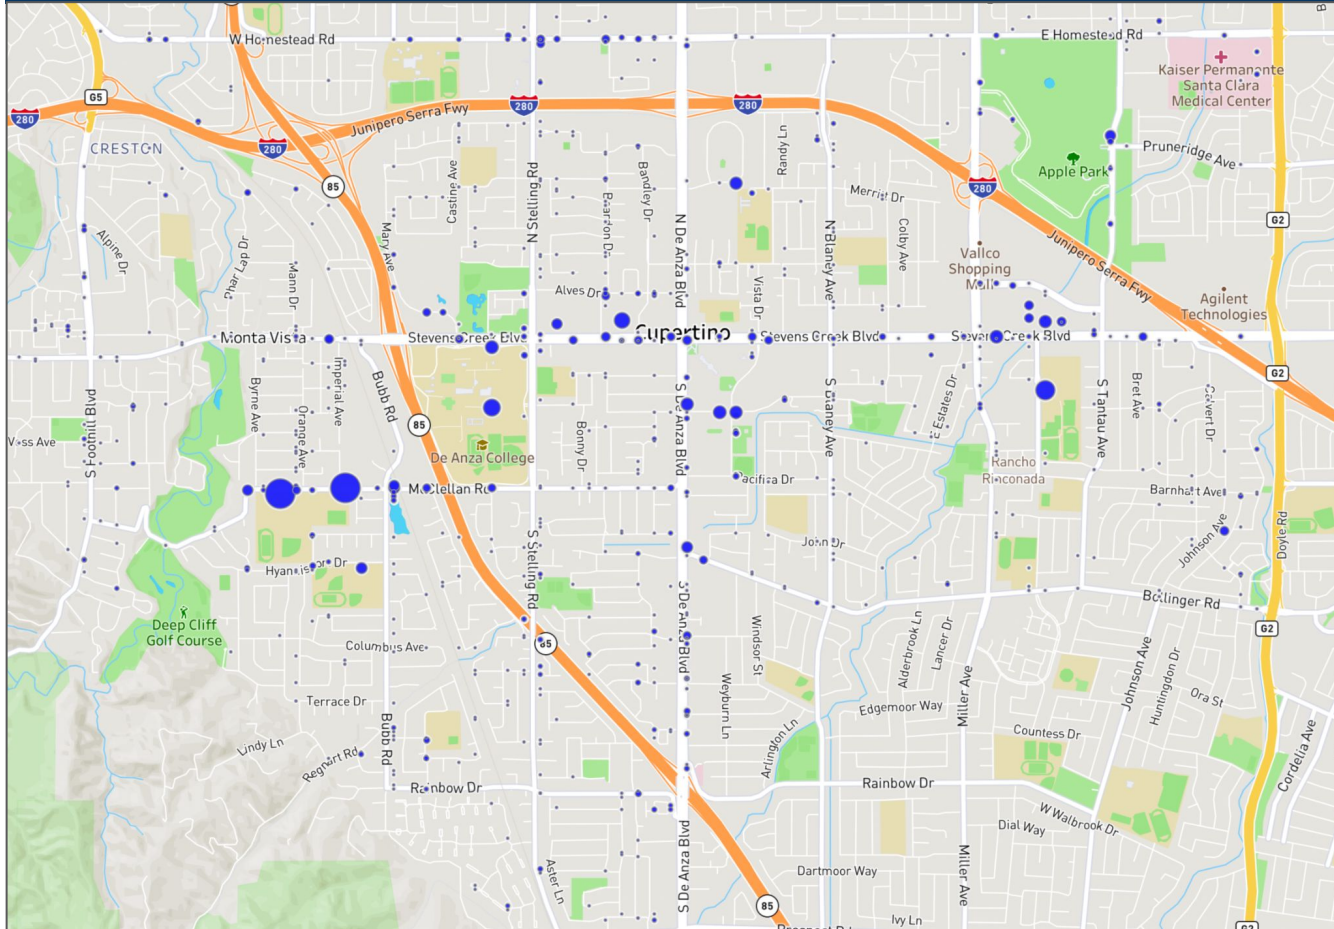

Via Cupertino Morning Ride Origins (Service Start - 2:00 PM)

Number of Rides

**Sunnyvale
Caltrain Station**

Via Cupertino Evening Ride Origins (2:00 PM - Service End)

Number of Rides

**Sunnyvale
Caltrain Station**