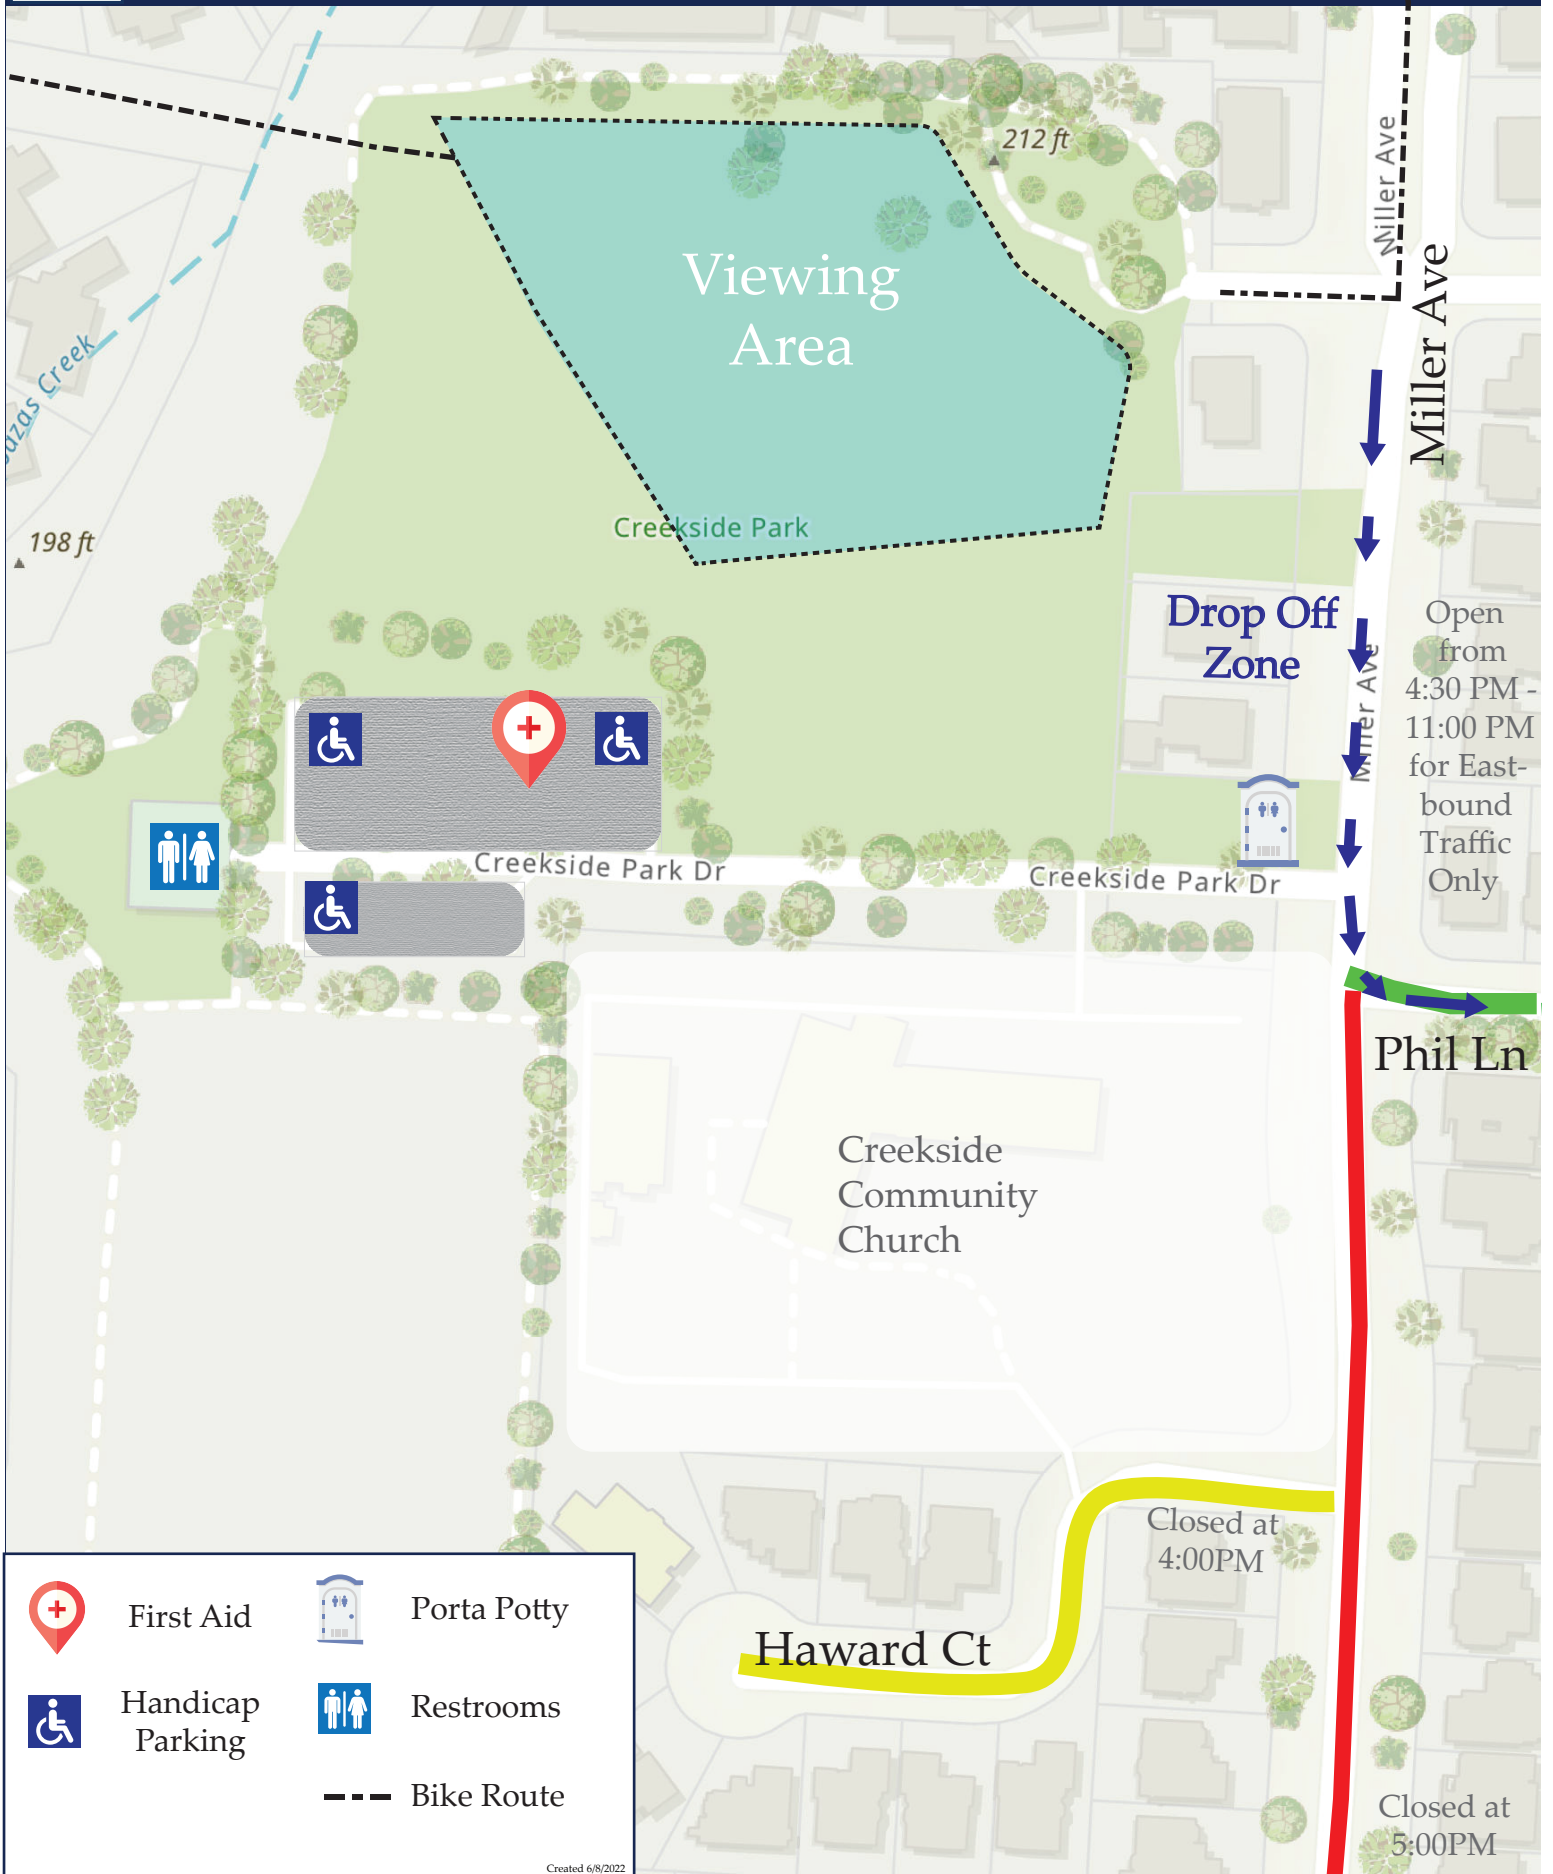

July 4th Creekside Park

Open from 4:30 PM - 11:00 PM for East-bound Traffic Only

Phil Ln

Closed at 4:00PM

Closed at 5:00PM

-  First Aid
-  Handicap Parking
-  Porta Potty
-  Restrooms
-  Bike Route