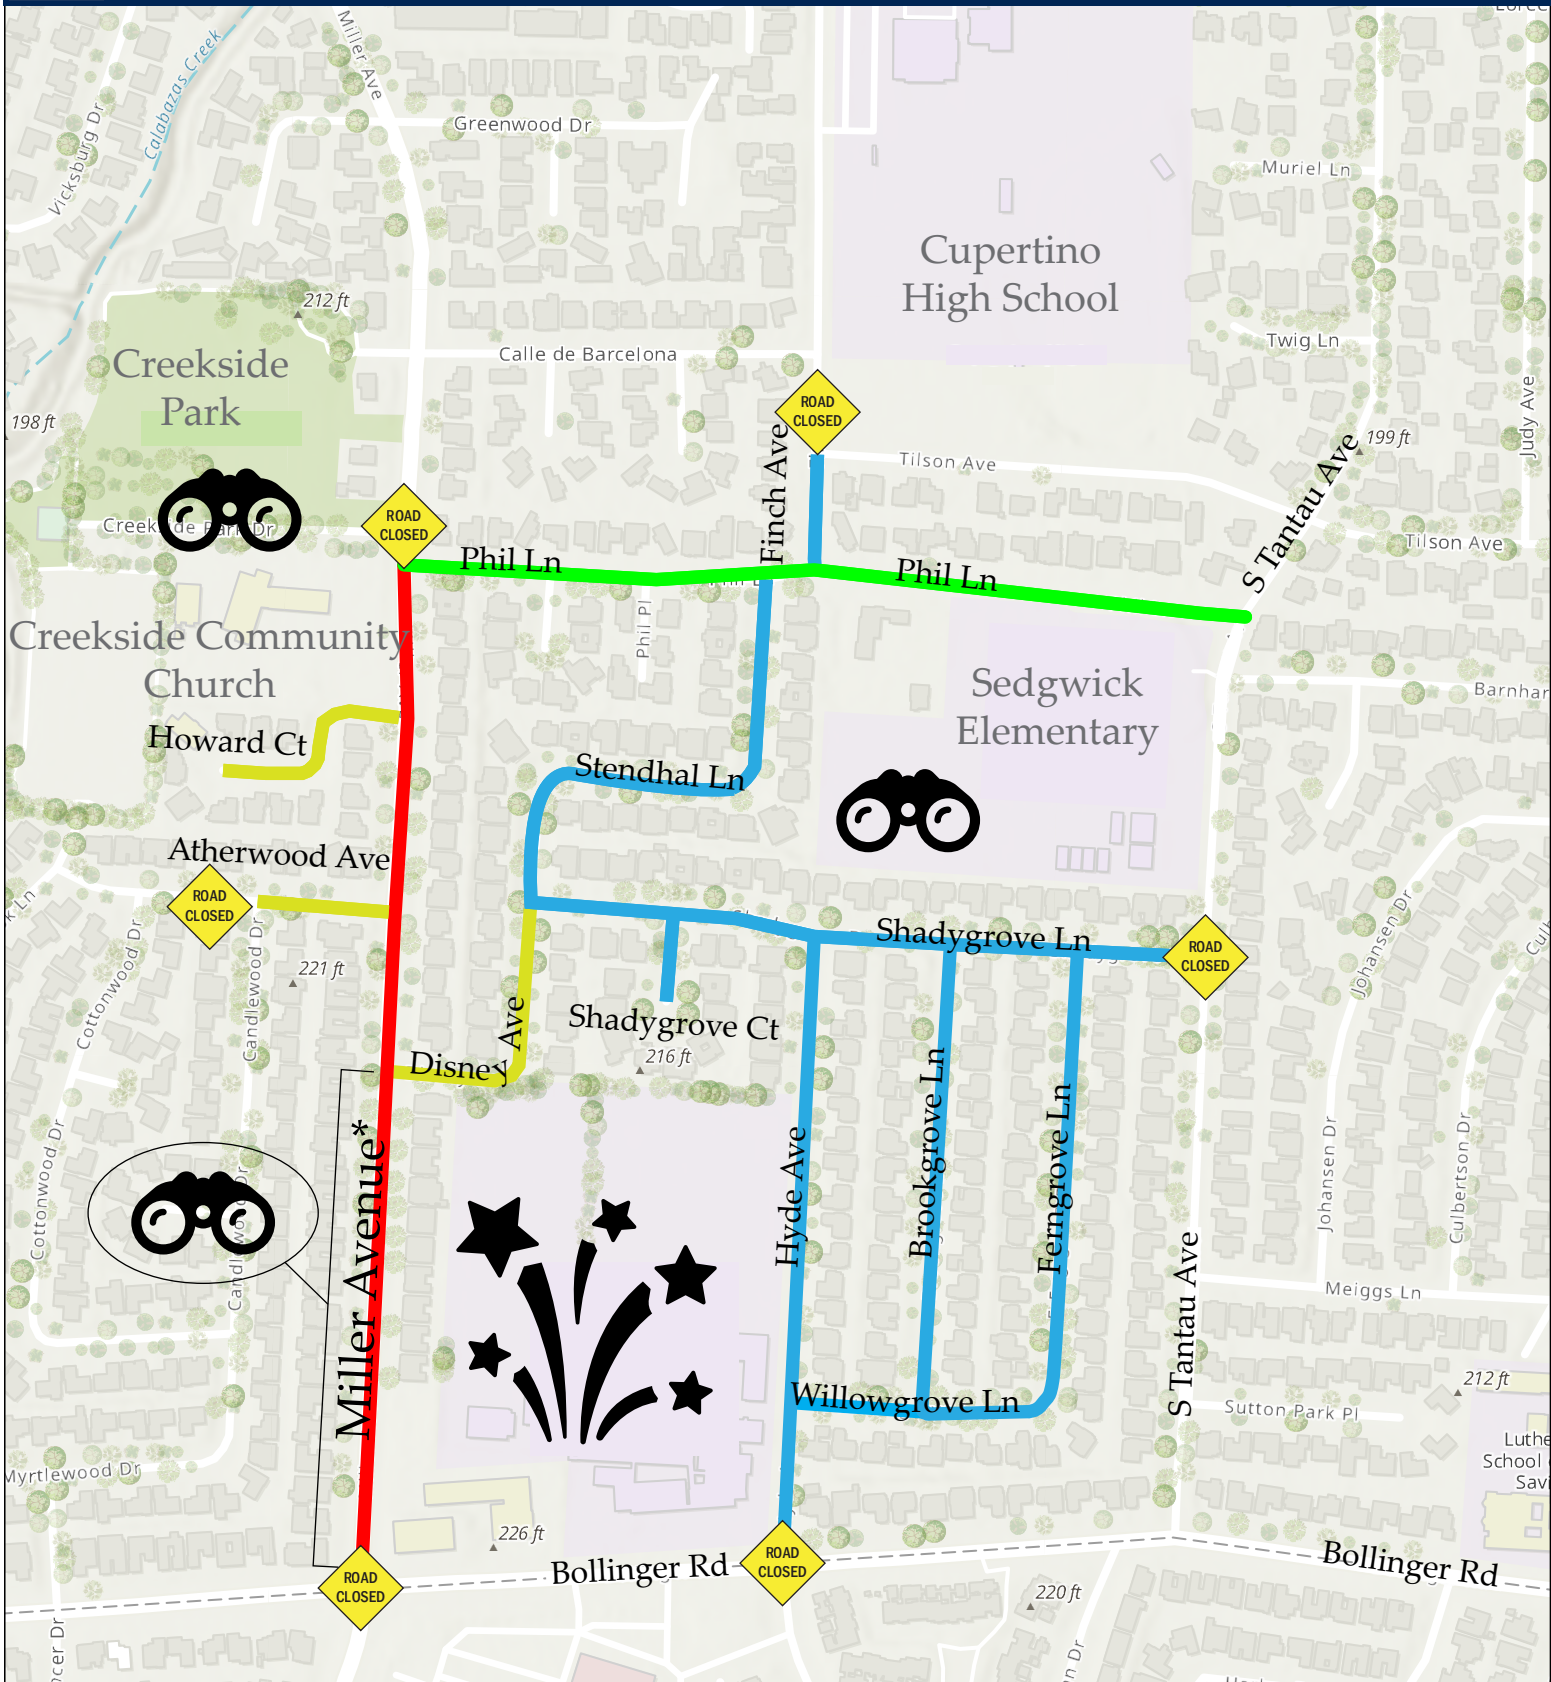

CUPERTINO 4TH OF JULY ROAD CLOSURES

	Closed at 5:00 PM		Viewing Locations		Viewing Locations
	Closed at 5:00 PM		Fireworks at 9:30 PM		
	Closed at 5:00 PM to Vehicle Traffic & 8:00 PM to Pedestrians				
	Open from 4:30 PM - 11:00 PM for Eastbound Traffic Only				