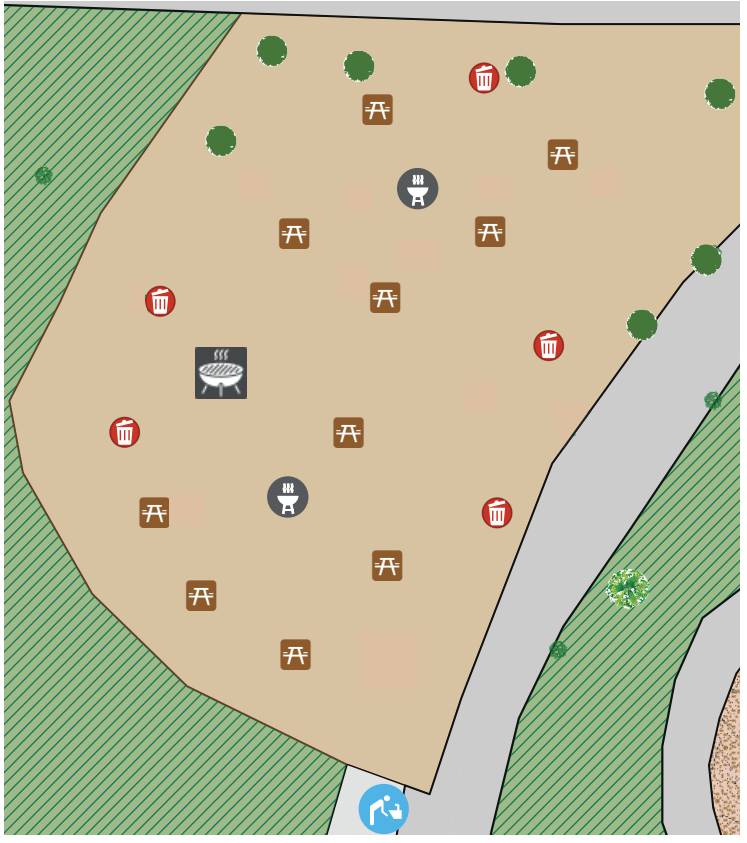

Group Picnic Area*

N Portal Ave Park Accessible via N Portal Ave

-  Playground
 -  BBQ
 -  Large BBQ
 -  Bench
 -  Drinking Fountain
 -  Picnic Table
 -  Mutt Mit Dispenser
 -  Restroom
 -  Trash Can
- * Reservable Area**

Group Picnic Area

Last Update: June 2022