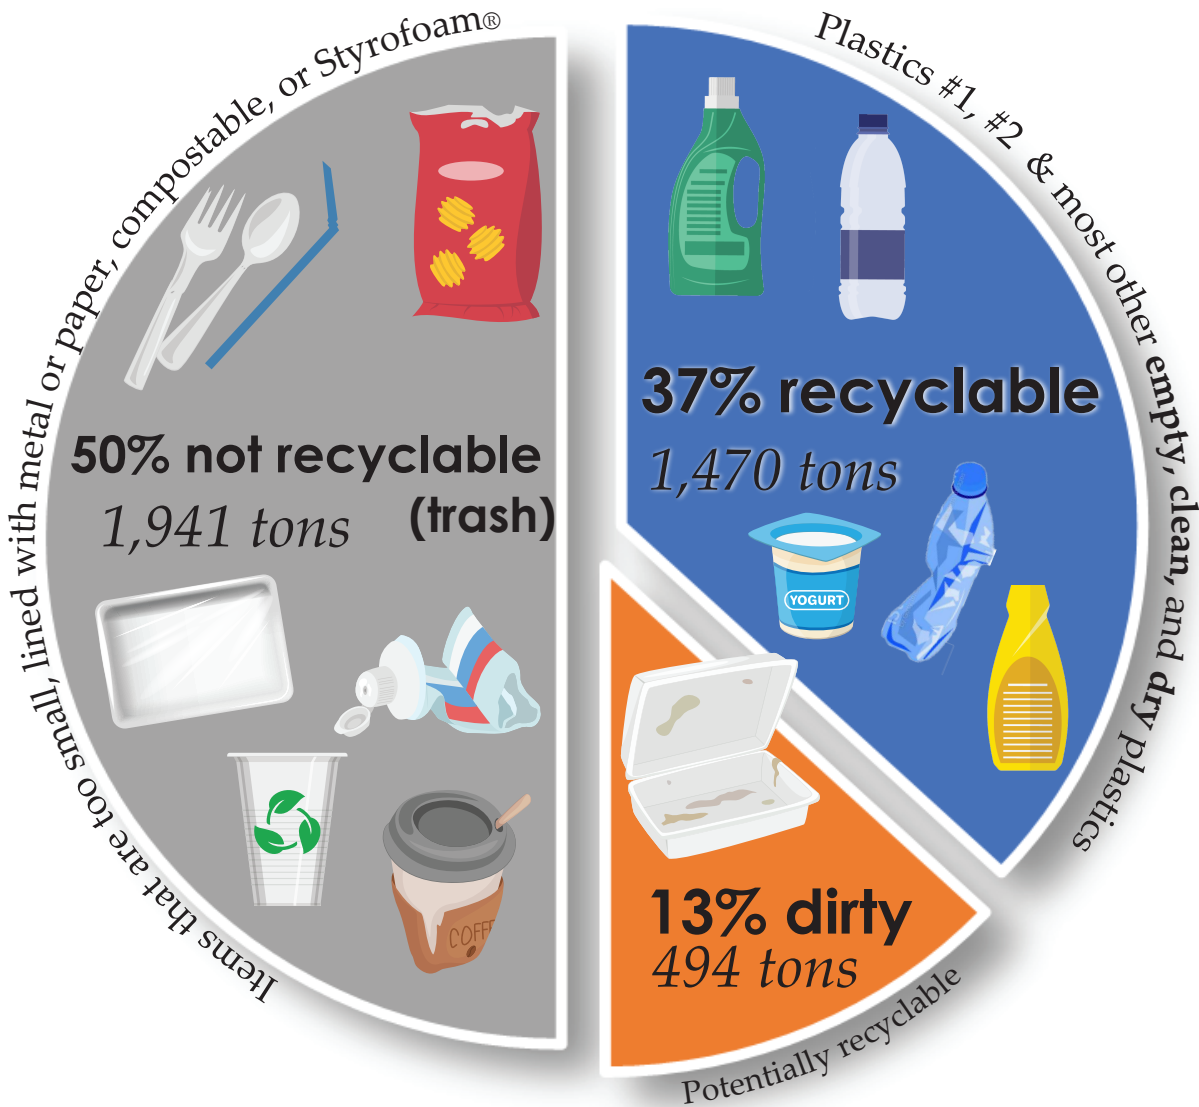

13.4% 490 tons of plastic

Businesses & Commercial

14,944 tons of all waste

14% 2,094 tons of plastic

3,909 tons of plastic waste annually

How was the waste sorted?

What does this mean?

- Half of the plastic items thrown away in Cupertino are NOT recyclable.
- 26% of plastics are incorrectly “wishcycled” into the blue or green carts.
- 33% of the plastics could be recycled if clean and sorted correctly.