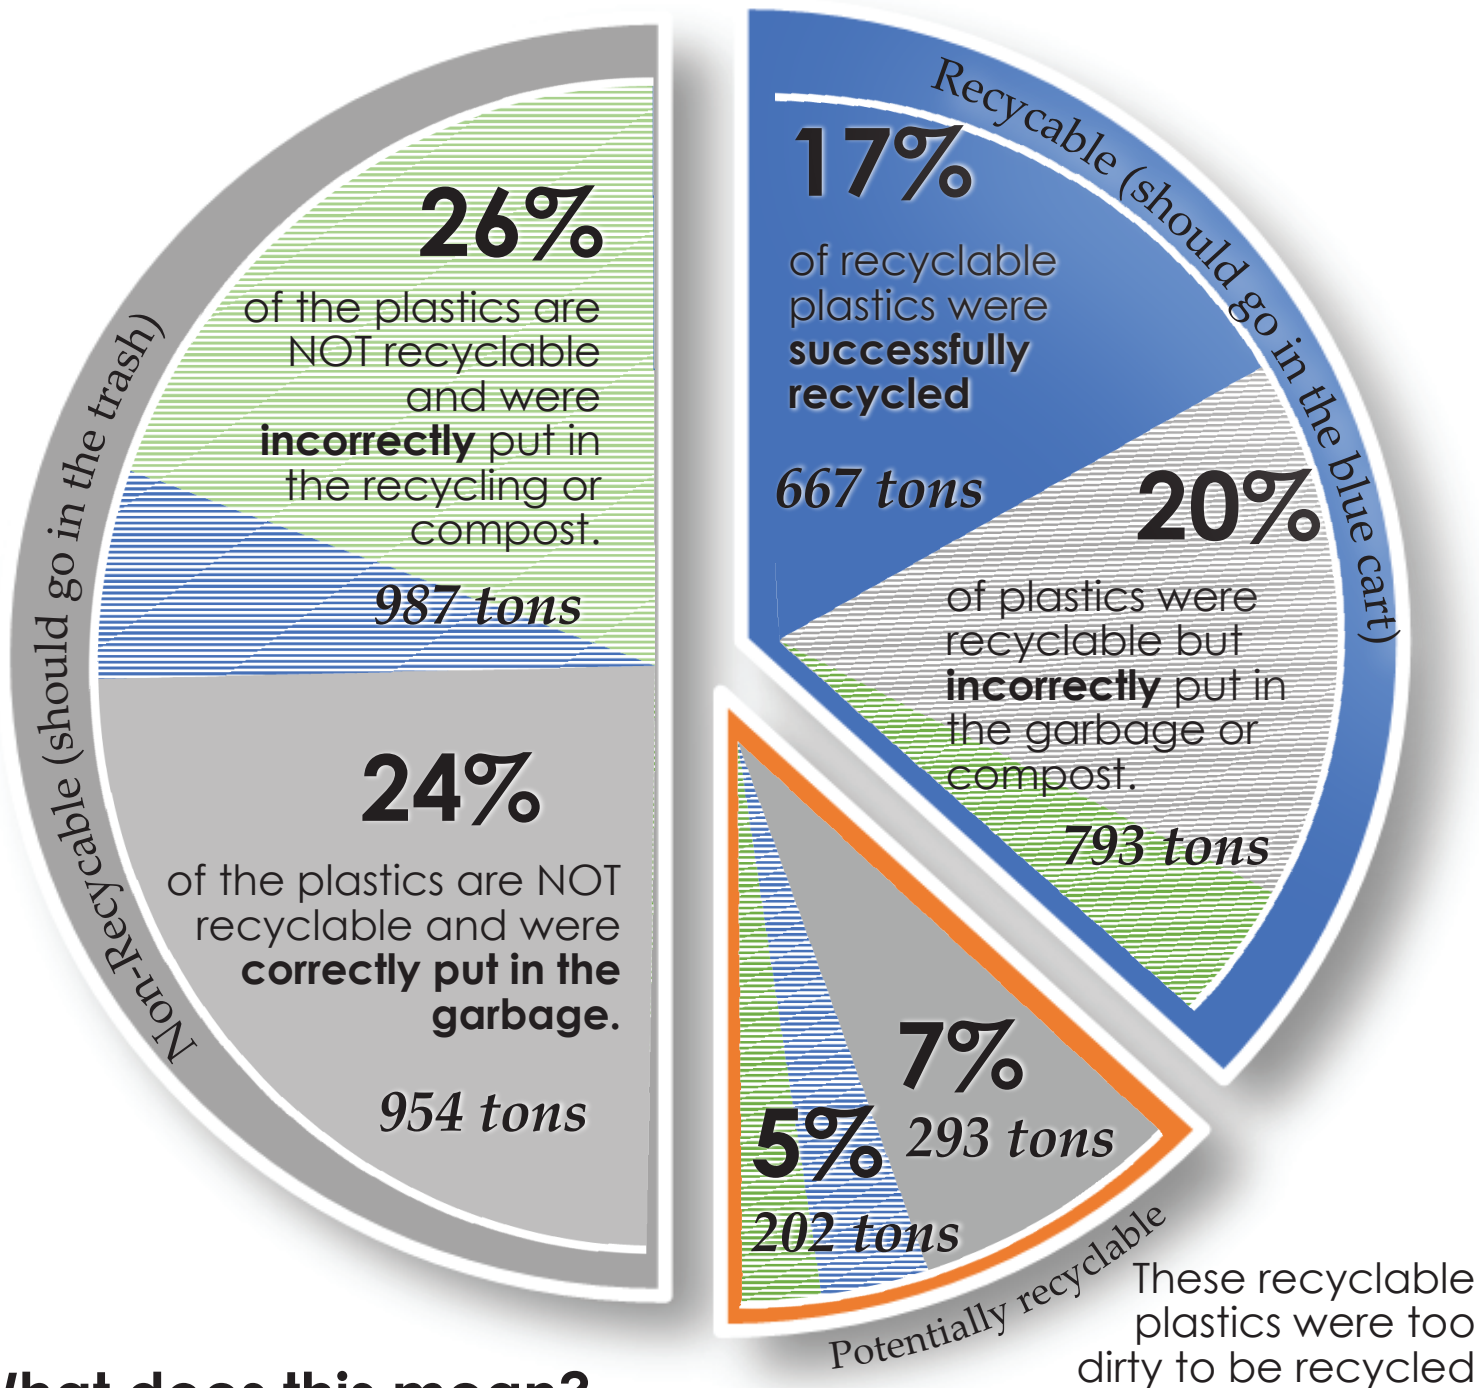

13.4% 490 tons of plastic

Businesses & Commercial

14,944 tons of all waste

14% 2,094 tons of plastic

3,909 tons of plastic waste annually

How was the waste sorted?

What does this mean?

- Half of the plastic items thrown away in Cupertino are NOT recyclable.
- 26% of plastics are incorrectly “wishcycled” into the blue or green carts.
- 33% of the plastics could be recycled if clean and sorted correctly.