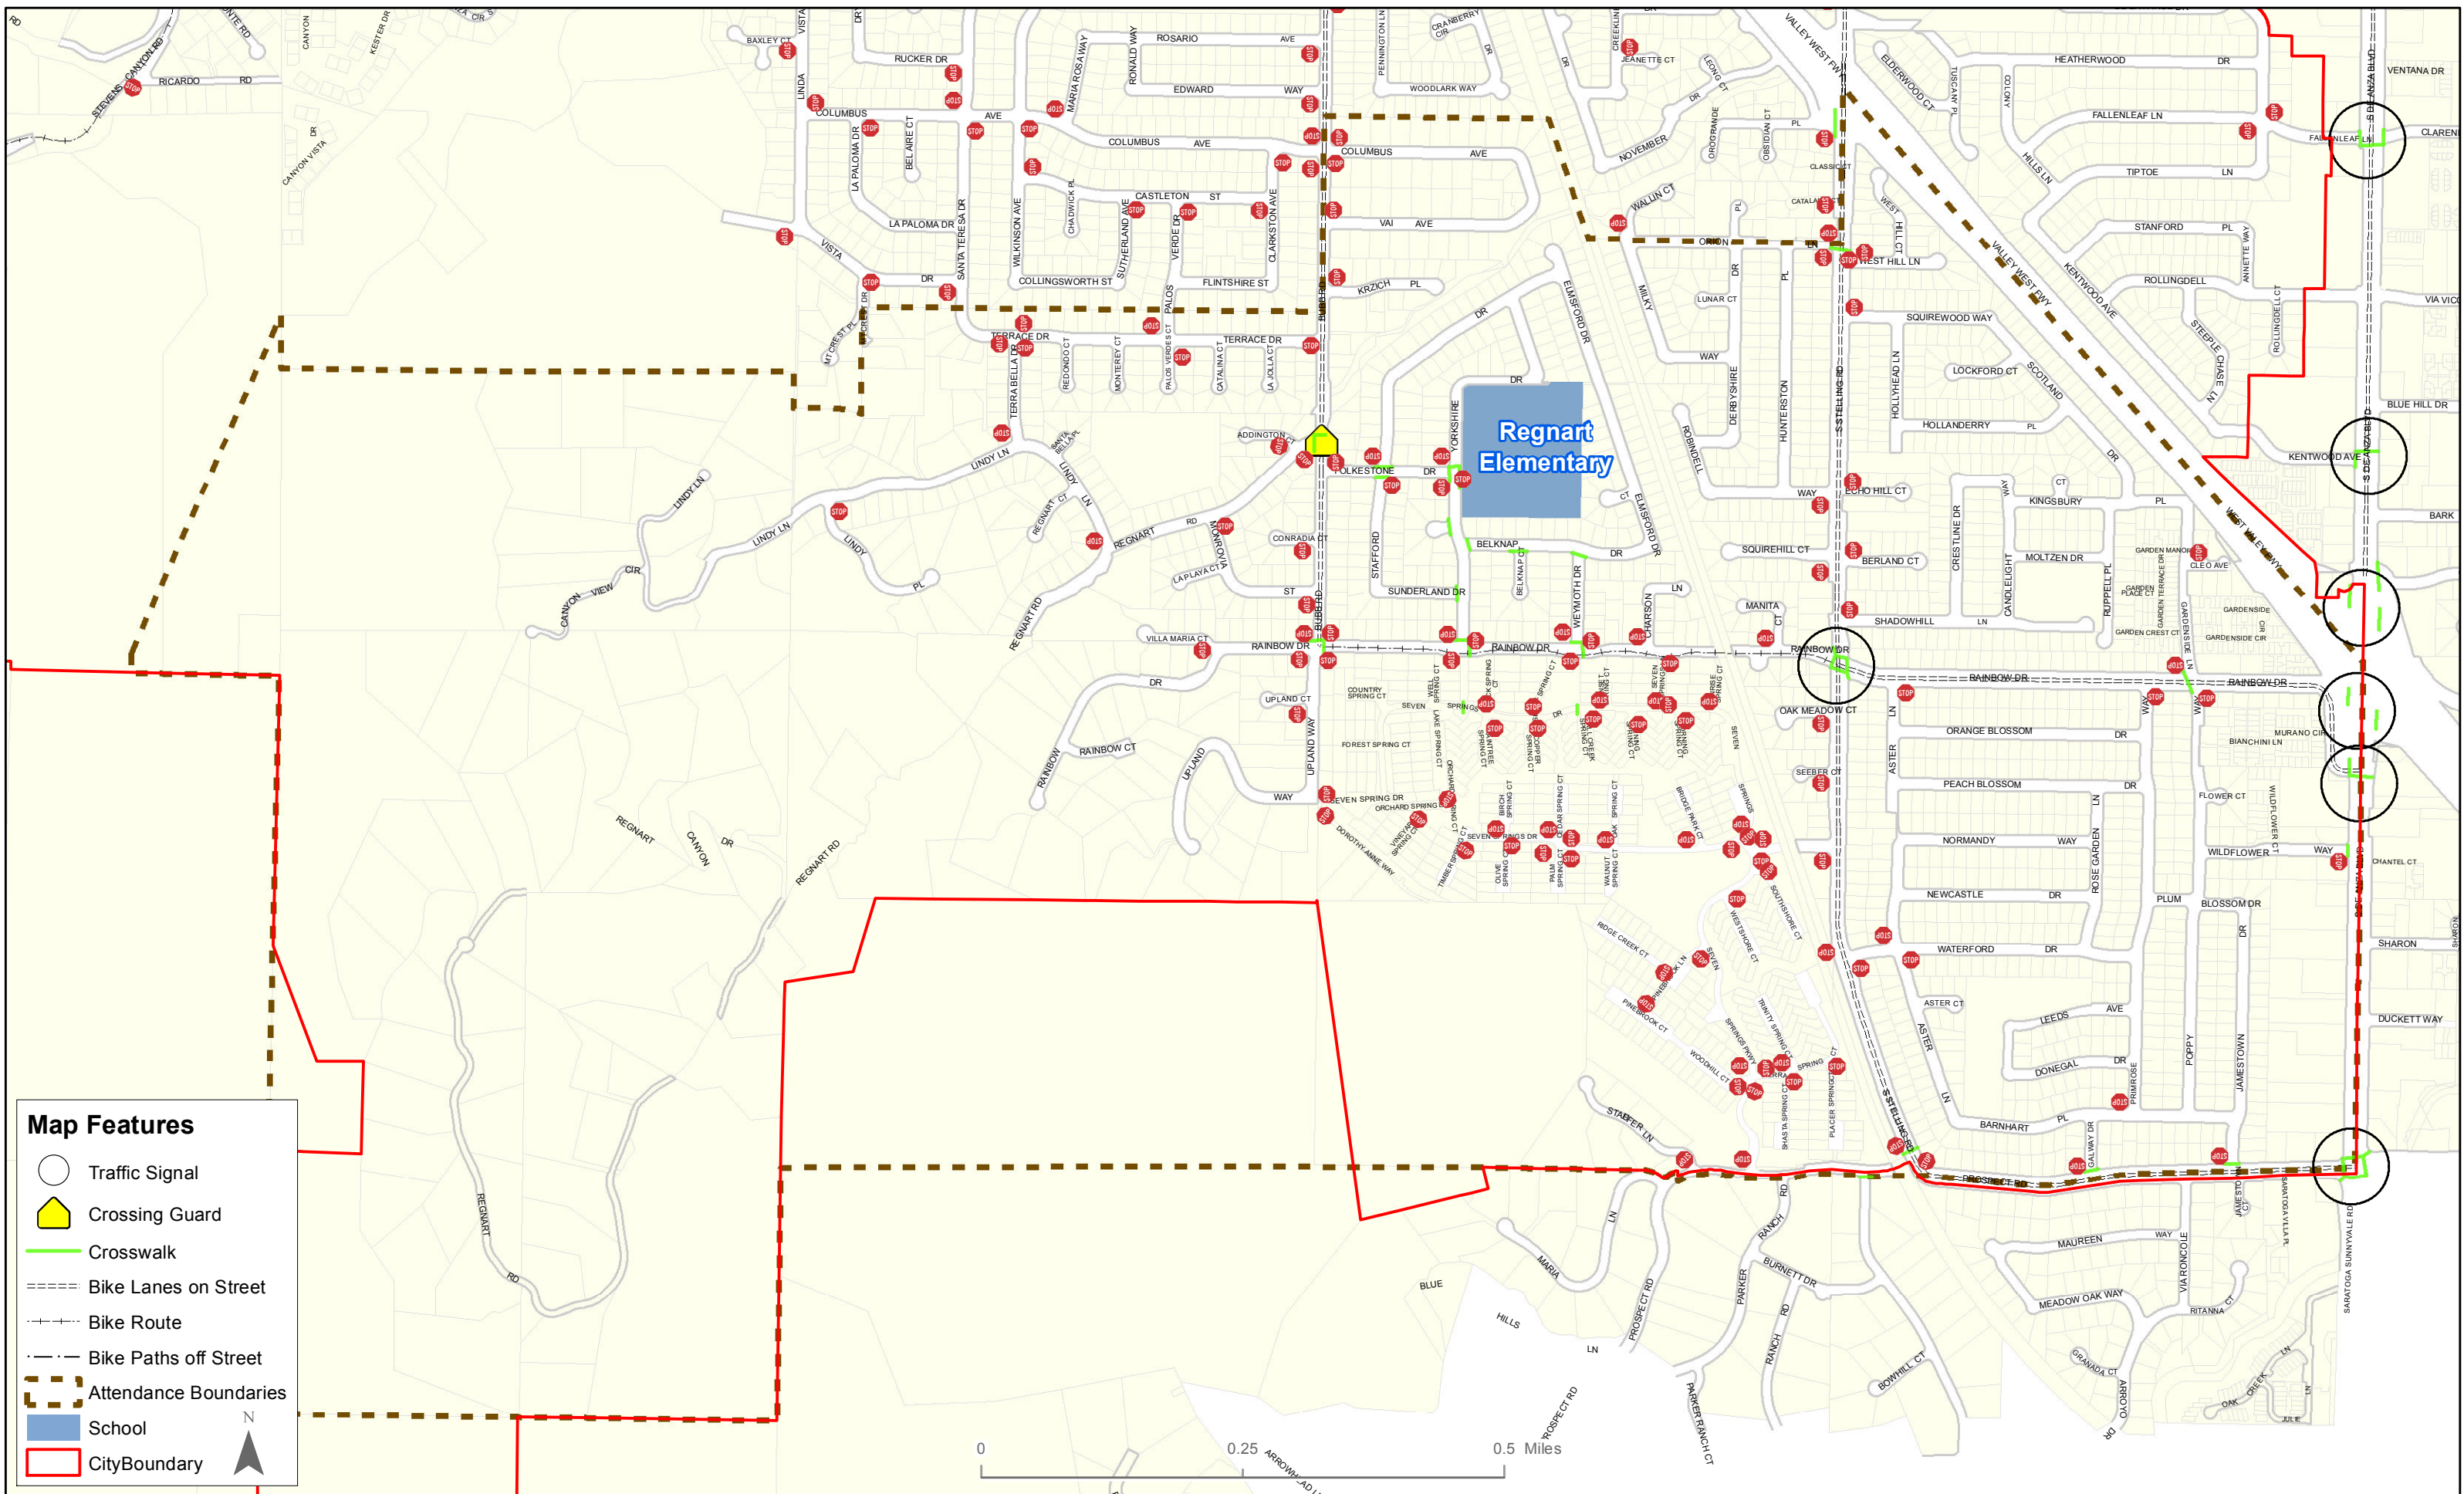

Regnart Elementary Attendance Area

Map Features

-  Traffic Signal
-  Crossing Guard
-  Crosswalk
-  Bike Lanes on Street
-  Bike Route
-  Bike Paths off Street
-  Attendance Boundaries
-  School
-  City Boundary

0 0.25 0.5 Miles